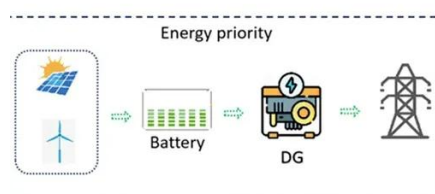

[Schneider OffGrid Bundle with a 300W Portable Power Station ...](#)

Power your devices anytime, anywhere with an OffGrid portable power station from Schneider Electric. Options available in 300W (PPS330), 500W (PPS500), and 700W (PPS730) ...

[RYOBI 21-Watt Foldable Solar Panel RY120SP](#)

Aug 19, 2023· The RYOBI 21 Watt Foldable Solar ...

Median Household Income

Income not statistically different from 2023 estimate. Access demographic, economic and population data from the U.S. Census Bureau. Explore census data with visualizations and view ...