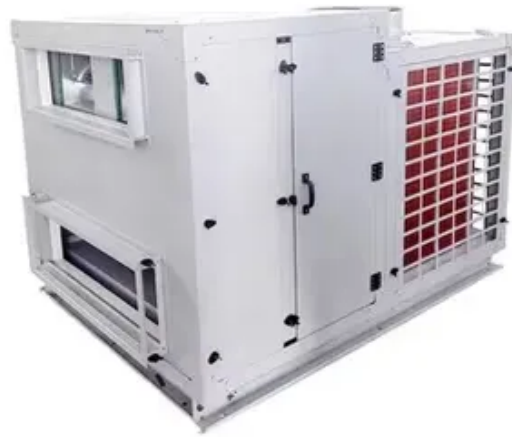

Hospital User Outdoor Energy Storage Cabinet IP55

Hospital User Outdoor Energy Storage Cabinet IP55

[All-in-one IP55 Outdoor Energy Storage Cabinet for Lithium-ion ...](#)

The NEMA type outdoor lithium battery enclosure can effectively control the inner ideal temperature of the cabinet and make the battery run in an ideal temperature condition.

[Outdoor Energy Storage-High Voltage Battery Enclosure-Enclosure ...](#)

IP55 rated, wide temperature range, supports parallel expansion up to 76.8kWh, built-in fire protection, and remote monitoring. Perfect for hospitals, schools, agriculture, and commercial use.

[Outdoor Electrical Enclosure for Harsh Environments](#)

Featuring an IP55/IP65-rated enclosure, it offers excellent resistance to water, dust, and corrosion, making it ideal for solar energy, wind-solar hybrid, off-grid, and industrial backup power systems.

[DEWEN Citadel Outdoor UPS Cabinets - IP55, 1-10 kVA](#)

With an IP55-rated enclosure, built-in UPS modules, breaker protection, and dedicated battery space, Citadel ensures continuous operation for telecom, traffic, and CCTV systems under extreme conditions.