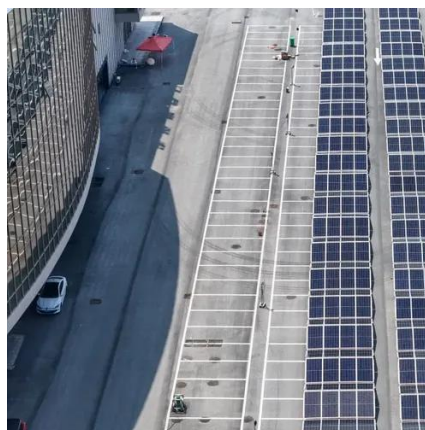

The company has a sound business layout. In addition to the core steel structure engineering segment, it also obtains supporting support through associated entities such as Stronergy Power Technology ...