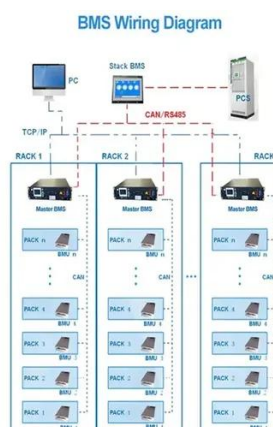

[Outdoor Telecom Cabinets & Enclosures . NEMA-Rated](#)

Our compact, lightweight AP MiniFort® weatherproof enclosures offer flexible mounting options -- pole, ground, or wall installation -- and provide cost-effective protection for virtually any outdoor telecom ...