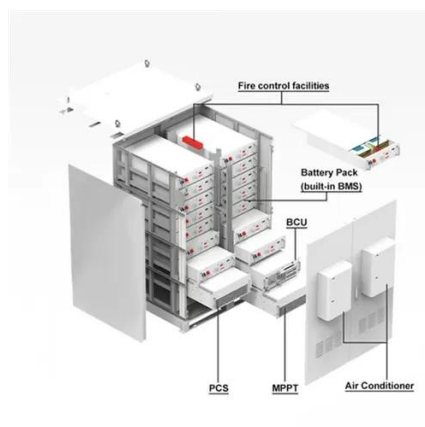

[Capacity of Japanese cabinet-type energy storage system](#)

The growth in installed and planned renewable energy generation capacity has driven developers and utilities to evaluate energy storage as a potential solution to intermittency challenges for grid ...