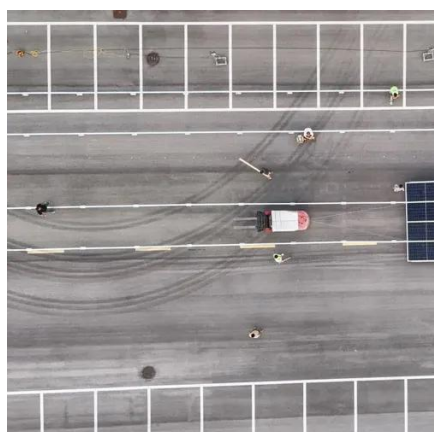

Hand-lift photovoltaic panel artifact

Hand-lift photovoltaic panel artifact

FUEL Solar Lift

The FUEL Solar Lift is a fully manual lift that is conveniently operated on a standard aluminum extension ladder. It takes less than 30 seconds to safely and easily lift solar panels and equipment to a two ...

TranzVolt Solar Panel Hoist

Hands free solar panel lifting system. Reduce labor and speed up installs with the Solar Panel Hoist.

[Slope Roof Photovoltaic Installation Artifact](#)

A small tool specially designed for roof construction - an electric small lift. It is small in size and easy to operate, especially suitable for carrying heavy objects such as photovoltaic panels, glass doors and ...

[ZG help lift , Photovoltaic panel installation artifact, load 300 kg](#)

14K likes, 33 comments - zghelplift on November 16, 2023: "Photovoltaic panel installation artifact, load 300 kg, height can be customized."

Module Lift: Premier Solar Panel Lifter

The Solmetric Module Lift is designed to safely and quickly transport a PV module to a roof. The device uses your existing fiberglass Werner or Louisville extension ladder.