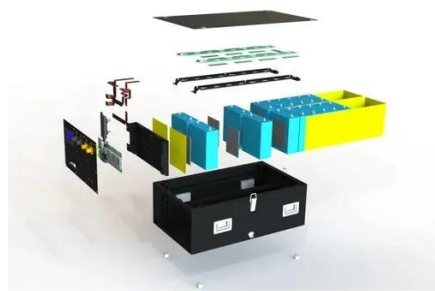

Hand-lift photovoltaic panel artifact

Hand-lift photovoltaic panel artifact

FUEL Solar Lift

The FUEL Solar Lift is a fully manual lift that is conveniently operated on a standard aluminum extension ladder. It takes less than 30 seconds to safely and easily lift solar panels and equipment to a two ...

TranzVolt Solar Panel Hoist

Hands free solar panel lifting system. Reduce labor and speed up installs with the Solar Panel Hoist.

[Slope Roof Photovoltaic Installation Artifact](#)

A small tool specially designed for roof construction - an electric small lift. It is small in size and easy to operate, especially suitable for carrying heavy objects such as photovoltaic panels, glass doors and ...

Module Lift: Premier Solar Panel Lifter

The Solmetric Module Lift is designed to safely and quickly transport a PV module to a roof. The device uses your existing fiberglass Werner or Louisville extension ladder.

Solar Panel Lift

Specially designed with a custom carrier that functions as a cargo receptacle, GEDA's solar panel lift is a space-saving way to reach inaccessible loading areas.

Contact Us

For catalog requests, pricing, or partnerships, please visit: