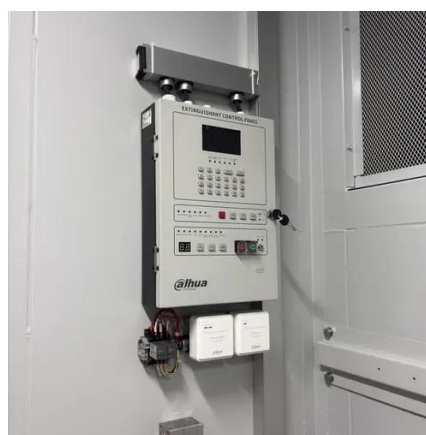

Generator cabinet combination

Generator cabinet combination

[See Foxfab's Generator Connection Cabinets in Action](#)

Discover how Foxfab's Generator Connection Cabinets offer a safe, efficient, and code-compliant solution for connecting backup power during outages. In this quick demo video, you'll see how our ...

[Portable Generator Docking Stations & Connection Box , Enercon](#)

Get safe, code-compliant generator connections with our docking stations. Restore power quickly during outages, emergencies, or planned maintenance.