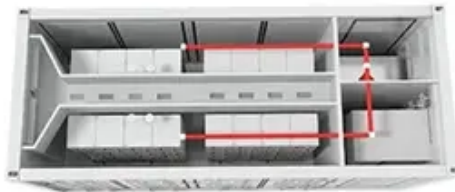

Generator cabinet combination

Generator cabinet combination

[See Foxfab's Generator Connection Cabinets in Action](#)

Discover how Foxfab's Generator Connection Cabinets offer a safe, efficient, and code-compliant solution for connecting backup power during outages. In this quick demo video, you'll see how our ...

[Portable Generator Docking Stations & Connection Box , Enercon](#)

Get safe, code-compliant generator connections with our docking stations. Restore power quickly during outages, emergencies, or planned maintenance.

Generator Paralleling Cabinet

Multiple generator sets operating in parallel can be centrally dispatched to distribute active and reactive loads, making maintenance and repair convenient and timely.

[Options for Generator Connection Cabinets](#)

At Berthold Electric we design and build custom generator connections boxes to your specifications--choose custom finish, cam locks, security & more.

Generator Connection Cabinets

The Generator Connection Cabinet (also known as a "tap box" or "docking station") provides a quick and convenient station to connect a portable generator to a facility's electrical power distribution system.