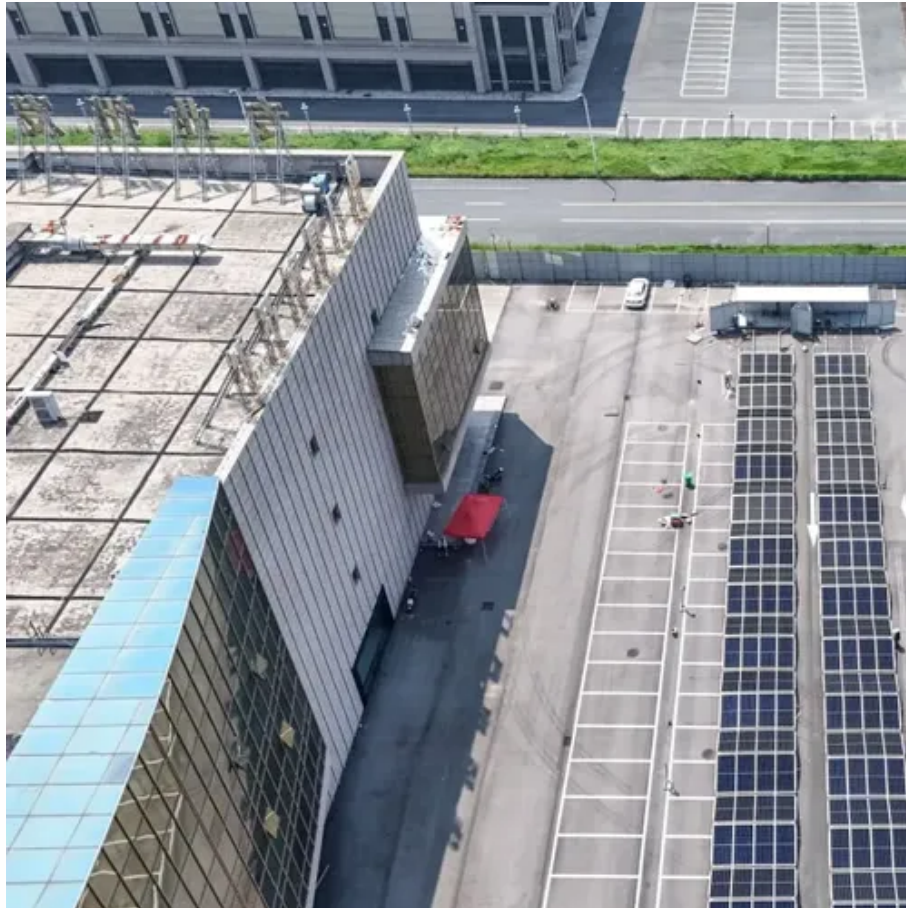

Fornafoti outdoor communication power supply bess2025

Fornafoti outdoor communication power supply bess2025

OUTDOOR COMMUNICATION POWER SUPPLY 5 KWH BESS

This Mobile outdoor power supply has an AC220V voltage output can meet the power needs of most household appliances can fully meet the power needs of RV camping and travel also works perfectly well ...

How much is the BESS outdoor communication power supply

Flexible All-in-one design and highly integrated Modular design with different optional parts up power supply. BESS stands for Battery Energy Storage Systems, which store energy generated from renewable sources ...

Outdoor Communication Power Supply One Day BESS

Combining efficiency, safety, and scalability, it meets your power needs with optimized usage and real Battery Energy Storage System (BESS) BESS is a battery energy storage system with inverters, battery, cooling, ...