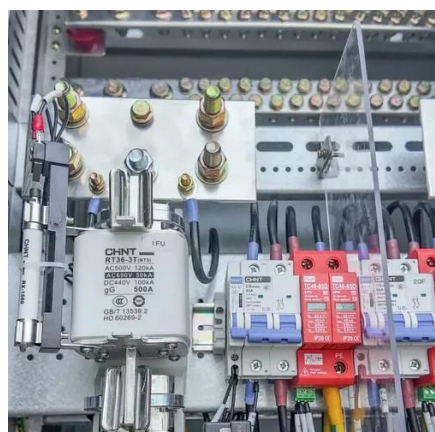

[Custom Solar Battery Storage Cabinets with NEMA 3R Enclosures -- ...](#)

Our client, a reputable solar engineering service provider in the U.S., has long specialized in delivering turnkey solar systems -- including solar panels, inverters, and battery storage ...