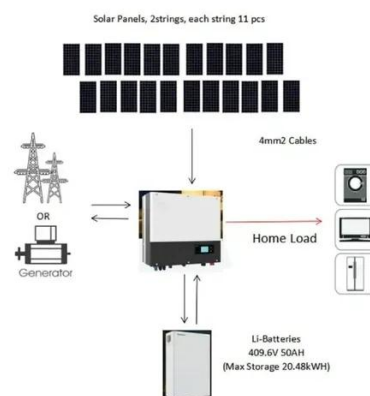

## Fengjun 7 dual generator

[Great Wall Fengjun 7 2023 2.0T gasoline 2WD/4WD 4 doors 5 seats ...](#)

Great Wall Fengjun 7 is positioned in the medium and large pickup truck market, mainly for users who need strong cargo capacity and durability. It focuses on practicality and passability during the design ...

[Four Door 1700kg 170HP Heavy Duty Pickup Trucks Great Wall Fengjun 7](#)

The Great Wall pickup truck Fengjun 7 diesel premium version is known as the premium wealth-creating pickup truck. It not only integrates the advantages of high cost-effectiveness, low use cost, and ...