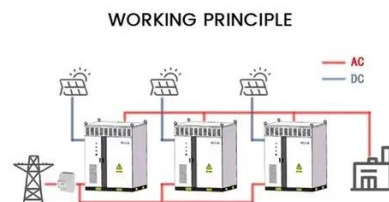

How to connect the Fengjun 5 generator

To install a transfer switch for a portable generator, follow the steps below: Mount the transfer switch to the wall beside the existing main electrical panel. Turn off the power to the house at ...