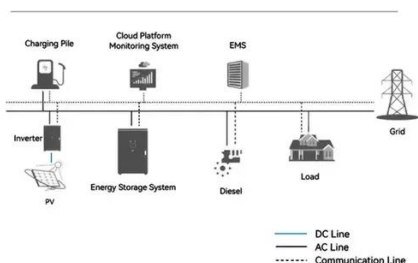

[Complete Guide to 5G Base Station Construction, Key Steps, Equipment](#)

Explore how 5G base stations are built--from site planning and cabinet installation to power systems and cooling solutions. Learn the essential components, technologies, and challenges behind 5G ...

Power Supplies for Outdoor 5G Base Station Application

Power Supplies for Outdoor 5G Base Station Application Date: 2021.1.29 By: Willard Wu /Technical Dept. willard@meanwell

5G Outdoor Enclosures , 5G Outdoor Cabinets , AZE

5G Outdoor integrated cabinet is well suited for power equipment, batteries, telecom gear, all integrated into a robust, economical package. The cabinet contains internal mounting rails, which allow installation of ...

COMONENTS OR 5G BASE STATIONS AND ANTENNAS

se-station connects other wireless devices base-station architecture includes various equipment, such as a amplifier, which converts signals from RF antenn.

System Topology