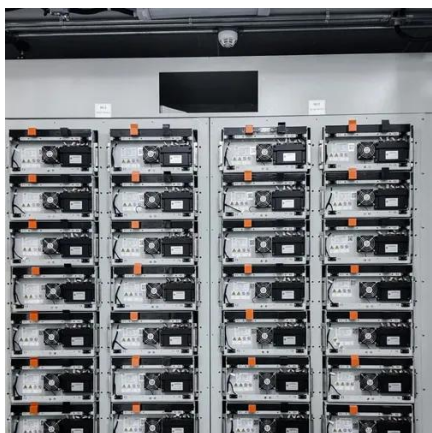

Energy storage system integrated box

Overview

A BESS cabinet is an industrial enclosure that integrates battery energy storage and safety systems, and in many cases includes power conversion and control systems. It is designed for rapid deployment, standardized installation, and reliable long-term operation. The equipment features energy efficiency, small space occupation, high energy density, and strong environmental adaptability, with particularly outstanding performance in terms of energy conservation. The streamlined design reduces on-site construction time and complexity, while offering. This article is a comprehensive, engineering-grade explanation of BESS cabinets: what they are, how they work, what's inside (including HV BOX), how to size them for different applications (not only arbitrage), and how to choose between All-in-One vs battery-only, as well as DC-coupled vs. A high voltage box, often referred to as a high-voltage distribution cabinet, is an essential component in containerized energy storage systems. It is responsible for collecting the direct current (DC) output from multiple battery clusters, providing necessary protection and monitoring, and. The Integrated Energy Storage Power Cabinet is a compact, all-in-one solution that combines power distribution, energy storage, and intelligent control systems within a weatherproof enclosure. These cabinets aren't just metal boxes; they're the beating heart.

Energy storage system integrated box

[107kWH-232kWH Box integrated Energy Storage System \(ESS\)](#)

Integrate the full range of core products, covering energy storage, charging piles, power protection, and other fields, providing detailed specifications and technical parameters

A high voltage box plays a vital role in large-scale energy storage systems, ensuring safe power collection, distribution, and reliable integration with the grid.

[Integrated Energy Storage Cabinet Design: Innovations, Challenges, ...](#)