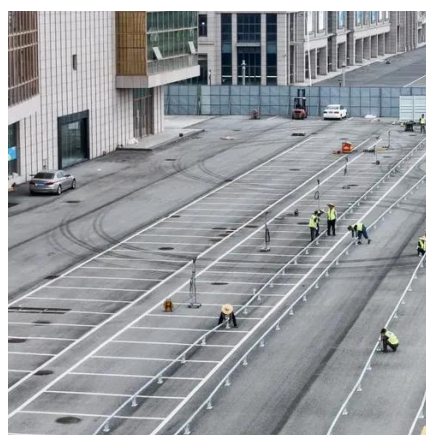

[All-in-One Battery Energy Storage System, Integrated BESS ...](#)

The All-in-One energy storage system is not only a product of system integration but also a driving force in the global transition toward greener, more resilient energy infrastructure.