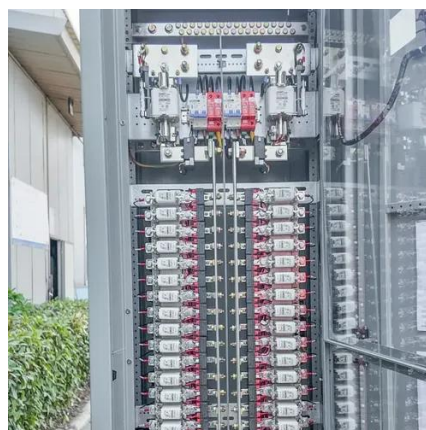

[Outdoor Photovoltaic Energy Cabinet, Base Station Energy Storage](#)

What is an Outdoor Photovoltaic Energy Cabinet for base stations? An Outdoor Photovoltaic Energy Cabinet is a fully integrated, weatherproof power solution combining solar generation, lithium battery ...

[All-In-One Industrial and Commercial Energy Storage Cabinet System](#)

All-in-one, high-performance energy storage system for various industrial and commercial applications. Highly suitable for all kinds of outdoor applications such as EV charging stations, industrial parks, ...