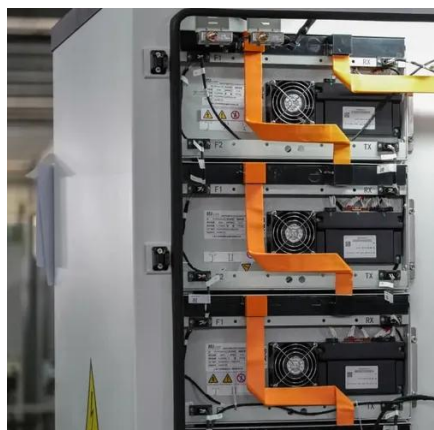

[IP55 Dustproof Waterproof Battery Enclosure for UPS Systems](#)

The IP55 UPS Battery Cabinet is a high-protection enclosure designed for storing and managing batteries in UPS backup power systems, especially in outdoor or harsh environments.