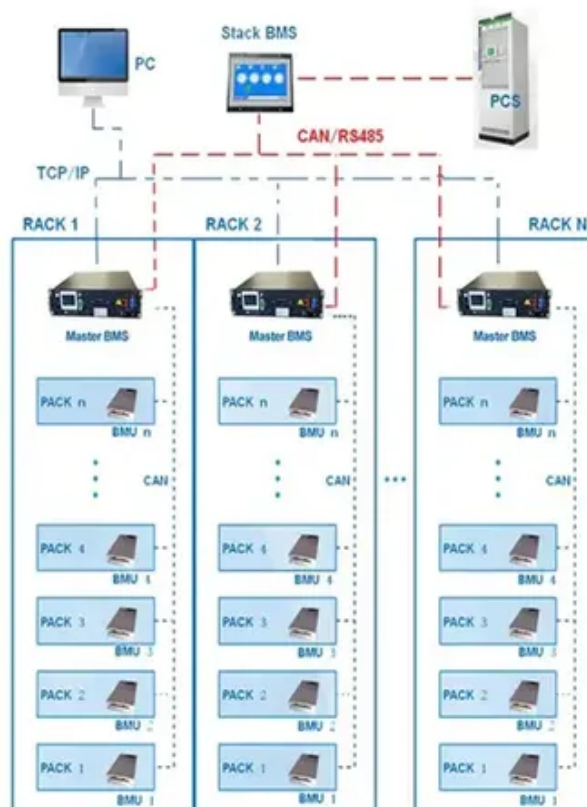

Dustproof Energy Management for Communication Power Supply Cabinets in Chemical Plants

BMS Wiring Diagram

Overview

They are suitable as outdoor control cabinets for energy, vandal-proof control cabinets for transformer stations, network nodes, and energy distribution centers, as well as durable network expansion enclosures for demanding infrastructure projects. The Energy Cabinet Management System for Communication Sites is an important application of the Huijue EMS Energy Management System in the field of communication sites, specializing in the management of energy cabinets in communication sites. The communication sites are unified and integrated to. Moore has an extensive line of Outside Plant Enclosures including Ground Mount and Pole Mount Power Supply, Power Node, Node Cabinets and Environmental Enclosures. Each OSP Enclosure is custom built to customer specifications. An outdoor enclosure cabinet serves as the primary protection interface between environmental exposure. Outdoor communication cabinets, also known as outdoor enclosures, are specialized equipment directly exposed to natural climatic conditions, typically made from metal or high-strength non-metallic materials.