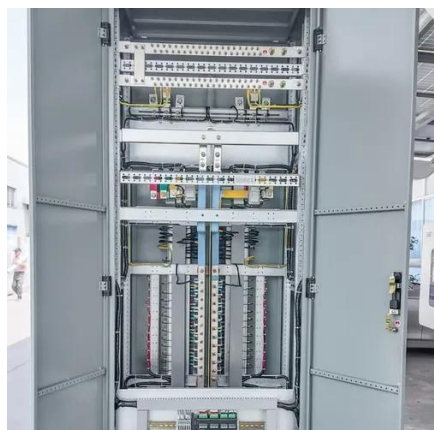

[Choosing the Right Lithium Ion Battery Cabinet: A Complete Guide](#)

Ensure maximum safety and efficiency with this in-depth guide on selecting a lithium ion battery cabinet. Learn key features, regulations, and storage solutions to protect your lithium batteries from fire, damage, and ...