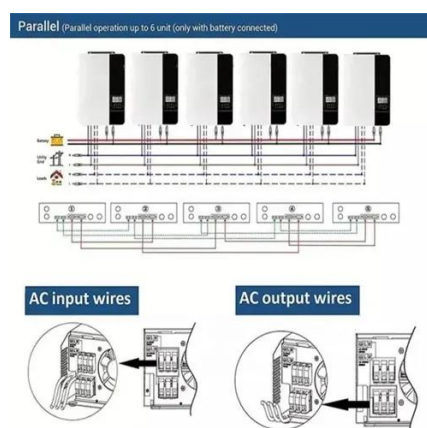

[Hidden Chinese Comms Devices Were Discovered In US Energy ...](#)

According to reports from sources close to ongoing investigations, experts examining imported solar inverters and battery systems from Chinese manufacturers have quietly found more of ...