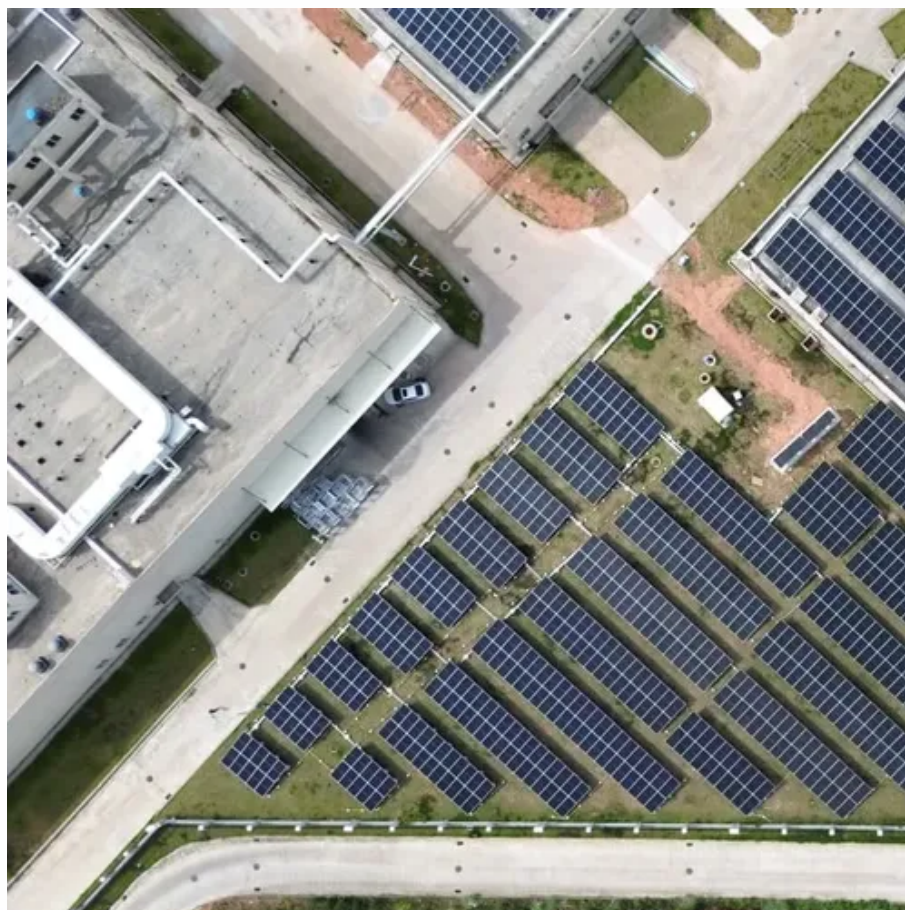

Do chinese solar-powered communication cabinets have solar roofs

Overview

According to reports from sources close to ongoing investigations, experts examining imported solar inverters and battery systems from Chinese manufacturers have quietly found more of these hidden Chinese devices embedded inside. This has prompted US energy officials to re-assess the risks of emerging technologies produced in China. Power inverters are. U. These inverters, which are essential components that convert direct. Cellular radios and other undocumented devices were found in solar inverters and batteries. Power inverters can be found in solar panels and wind turbines that are connected to the electricity grid as well as batteries, heat pumps, and electric vehicle chargers. The presence of this hidden Chinese device wasn't documented.

Do chinese solar-powered communication cabinets have solar roofs

[Rogue communication devices found in Chinese solar power inverters](#)

Power inverters, which are predominantly produced in China, are used throughout the world to connect solar panels and wind turbines to electricity grids.

[U.S. Reassesses Chinese-Made Solar Equipment After Hidden ...](#)

Solar inverters, which convert solar energy into usable electricity for the power grid, are largely produced in China. Often described as the "brain" of solar systems, these devices manage ...