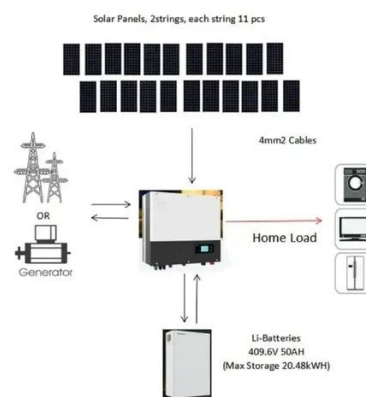

### [Perfect Solar Panel Sizes for Your Home \(Expert Sizing Guide\)](#)

Most residential solar panels measure between 65 to 75 inches long and 39 to 41 inches wide, delivering power outputs ranging from 250 to 400 watts per panel.

### [The Ultimate Guide to Solar Panel Size, Weight & Wattage \(2025\)](#)

Standard residential solar panels are typically around 5.8 feet long by 3.5 feet wide and weigh between 40 to 50 pounds. However, the exact dimensions depend heavily on the panel's ...