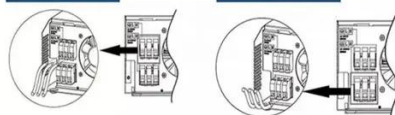

[Dili solar Power Station solar container energy storage system](#)

What is a mobile solar PV container? High-efficiency Mobile Solar PV Container with foldable solar panels, advanced lithium battery storage (100-500kWh) and smart energy management. Ideal for ...

[DILI PORTABLE ENERGY STORAGE POWER SUPPLY](#)

...

Technological advancements are dramatically improving solar storage container performance while reducing costs. Next-generation thermal management systems maintain optimal operating ...