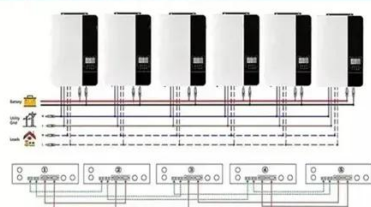

Parallel (Parallel operation up to 6 unit (only with battery connected))

AC input wires

AC output wires