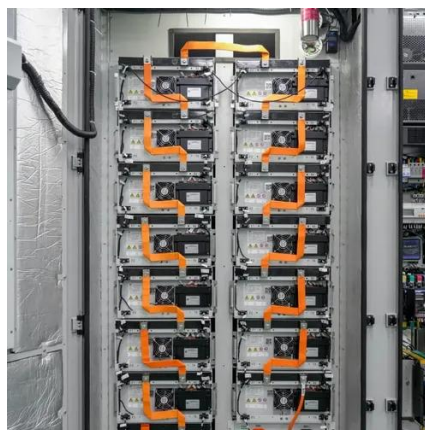

[Understanding Shipping Container Delivery Times](#)

Get instant shipping time estimates for air, ocean, and trucking freight. Use Freightos' free international transit time calculator to plan your shipments ...

[Shipping Container Delivery: Costs, Methods, and Requirements ...](#)

In this guide, we'll walk you through how shipping containers are delivered, the ballpark costs, and how to prepare your site for delivery. Shipping Container Delivery Methods The right delivery method ...

[Understanding Shipping Container Delivery Times](#)

Shipping container delivery is an important part of your container project, whether personal or commercial. Learn more about what typical timelines look like.

[Estimate Your Shipping Costs: Free Container Rate Calculator](#)