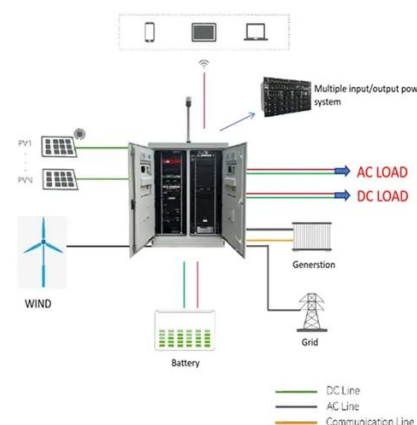

ARO complete

Buenos dias, me gustaria saber el significado de "DELIVERY: 8-12 weeks ARO Complete". Estamos intrigados con el significado de ARO Complete en el presupuesto que nos ...

Order Delivery vs Order takeout