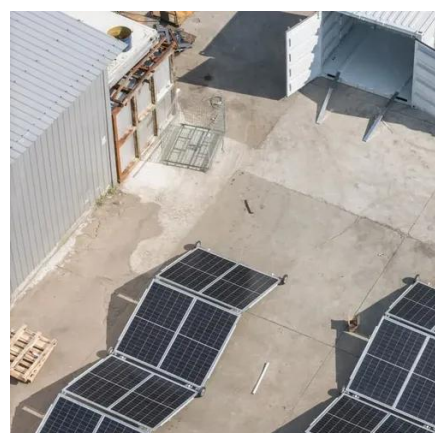

ARO complete

Buenos dias, me gustaria saber el significado de "DELIVERY: 8-12 weeks ARO Complete". Estamos intrigados con el significado de ARO Complete en el presupuesto que nos ...

Order Delivery vs Order takeout