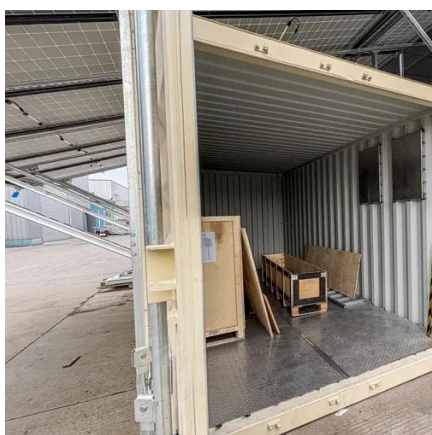

[NavePoint 42U Server Rack Cabinet, 800mm depth, Cable ...](#)

It's the network cabinet with the right design and construction to bring lasting security and reliability to your high-density build. Comes fully assembled on a pallet due to size.

[Gcabling 19inch SPCC Depth 800mm 42U Server Rack ...](#)

Each cabinet is supplied with a detailed installation manual. In ...

42U Floor Standing Server Rack Cabinet

With a spacious 42U capacity and 800mm width x 800mm depth (32"x32"), this server rack cabinet provides the flexibility and stability needed to house a variety of network equipment, servers, and other IT devices.