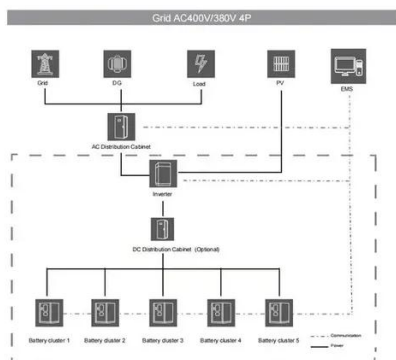

[200kWh-241kWh High Voltage Lithium Battery Energy Storage ...](#)

It offers peak shaving, energy backup, demand response, and increased solar ownership capabilities. Additionally, this energy storage system supports grid-tied, off-grid, and hybrid solar systems and can ...