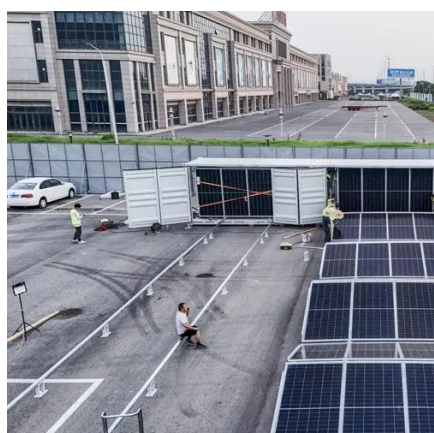

[Lithium Energy Storage Battery Cabinet Series](#)

Polinovel Cabinet series lithium battery is offered in capacities of 10kWh, 15kWh, 20kWh, 25 kWh and more, allowing you to store sufficient solar energy to power your home and significantly lower your ...