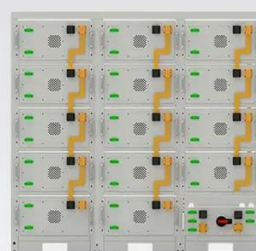

Battery String-S224

- 1C Charge/Discharge
- Easy configuration and maintenance
- Power supply can be single battery string or parallel battery strings

Cabinets and racks - KonkaEnergy

Designed for optimal performance, safety, and scalability, they ensure seamless integration with BESS systems. Power your business with reliability and innovation.