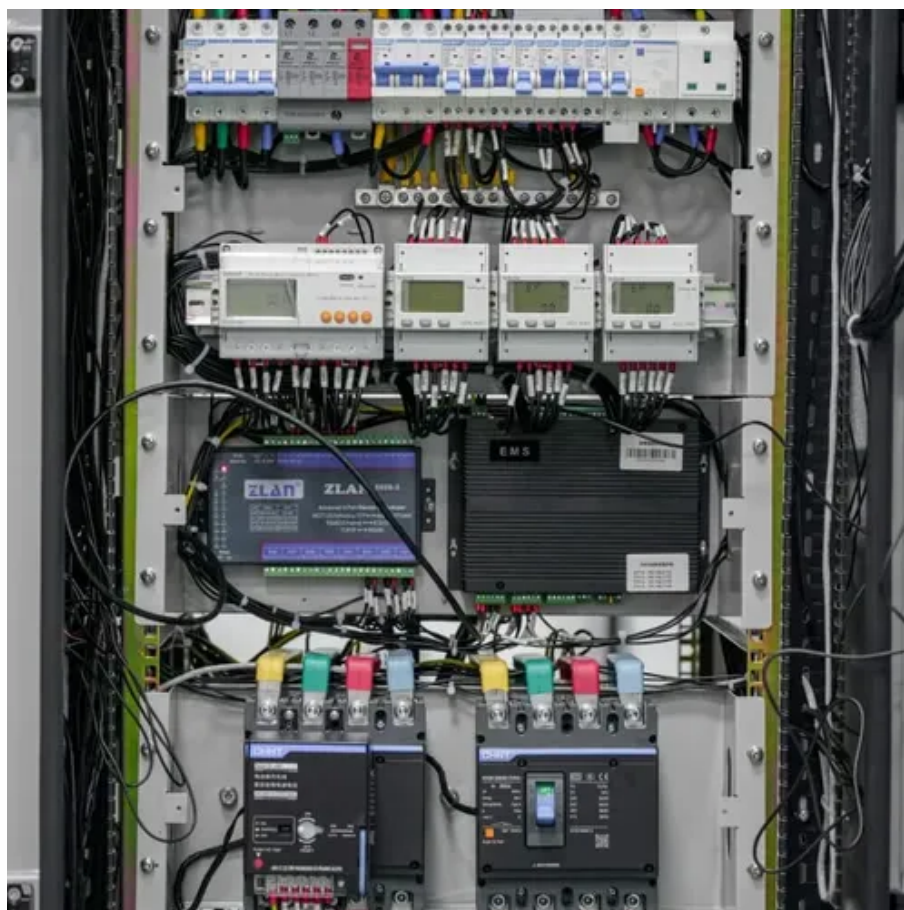

Custom-made large-scale cabinet system for base stations

Custom-made large-scale cabinet system for base stations

Base Station Radio Cabinets

Radio Cabinets are designed for use with specific radio models. Click in Samlex Specification sheet in the downloads below for complete reference of models and compatible cabinets available.