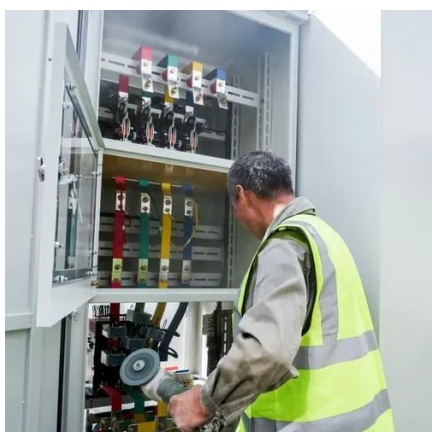

Since 1989, we've manufactured outdoor telecom cabinets in America's Heartland, providing telecommunications companies, utilities, and network operators with BABA-compliant solutions that ...