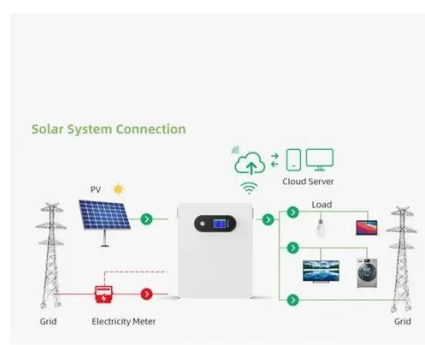

[Outdoor Telecom Cabinet](#) , [Outdoor Telecom Enclosures](#) , [Cube Cabinet](#)

Explore Charles Industries' Outdoor Telecom Cabinets & Enclosures for secure, durable protection of telecom equipment in outdoor environments. Enquire now!