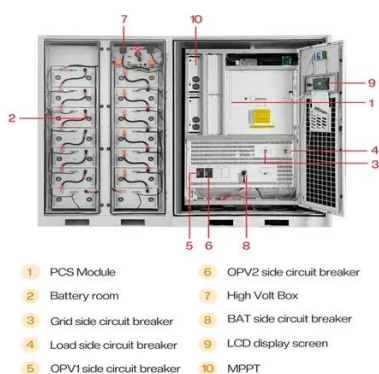

Home , Microsoft Community Hub

Our community is a collaborative place to learn about our products and ask questions! Check out our most popular conversations!

Outdoor communication energy cabinet

The HJ-SG-D02 Outdoor Communication Energy Cabinet is designed to provide a robust power solution for remote areas, such as those in rural Australia, where grid connectivity is unreliable.