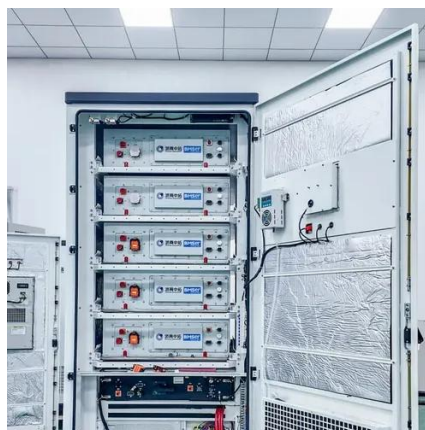

Highjoule's Site Battery Storage Cabinet ensures uninterrupted power for base stations with high-efficiency, compact, and scalable energy storage. Ideal for telecom, off-grid, and emergency backup ...

[30ru IP55 IP54 Waterproof Power Supply Network Telecom Enclosure ...](#)

AZE 30RU 750mm Wide x 750mm Deep OUTDOOR Integrated Cabinet (20U Equipment Space and Battery Storage Space) with AC500W Air Conditioner Mounted on the Front Door IP55 Rated, Grey.

Base Station Energy Cabinet

The Base Station Energy Cabinet is a fully enclosed, weather-resistant telecom energy cabinet designed to provide reliable power distribution and battery backup for outdoor communication networks.

[New energy battery cabinet replaces communication power supply](#)

The battery cabinet for base station is a special cabinet to provide uninterrupted power supply for communication base stations and related equipment, which can be placed with various types