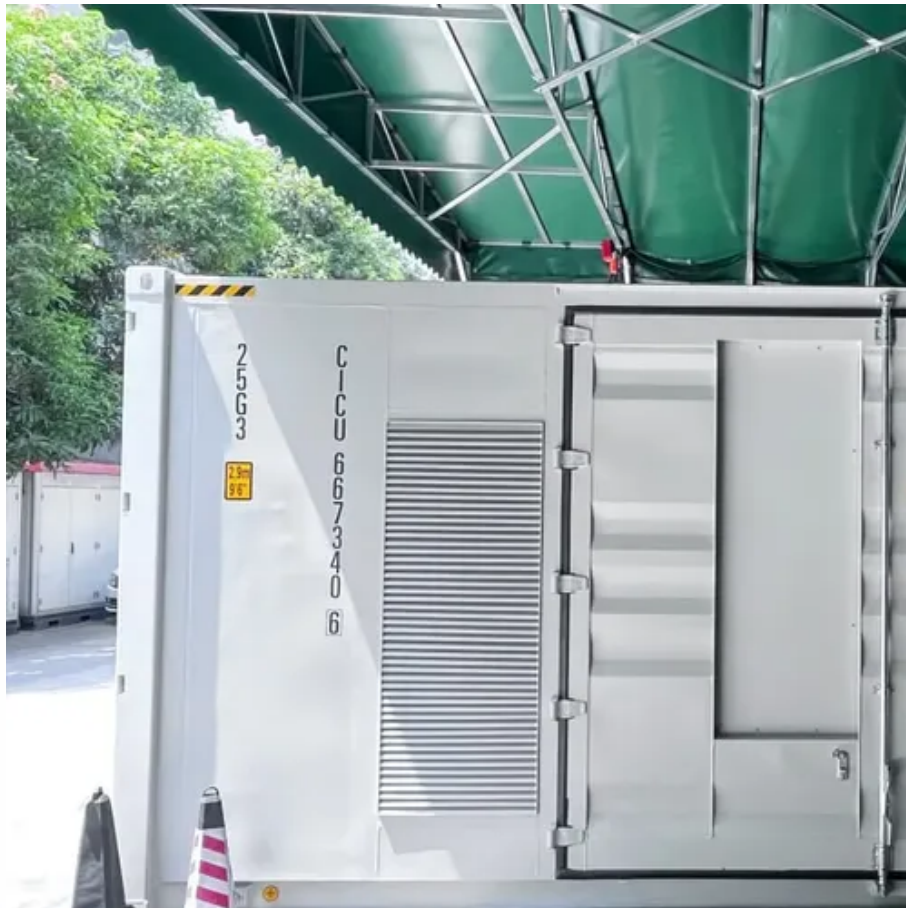

Communication power supply cabinet for battery swapping station IP54

Communication power supply cabinet for battery swapping station IP

[HelloPower Lithium Battery Cabinet Ip54-Rated Outdoor Storage Battery](#)

Highjoule's Site Battery Storage Cabinet ensures uninterrupted power for base stations with high-efficiency, compact, and scalable energy storage. Ideal for telecom, off-grid, and emergency backup ...

[30ru IP55 IP54 Waterproof Power Supply Network Telecom Enclosure ...](#)

AZE 30RU 750mm Wide x 750mm Deep OUTDOOR Integrated Cabinet (20U Equipment Space and Battery Storage Space) with AC500W Air Conditioner Mounted on the Front Door IP55 Rated, Grey.

Base Station Energy Cabinet

The Base Station Energy Cabinet is a fully enclosed, weather-resistant telecom energy cabinet designed to provide reliable power distribution and battery backup for outdoor communication networks.