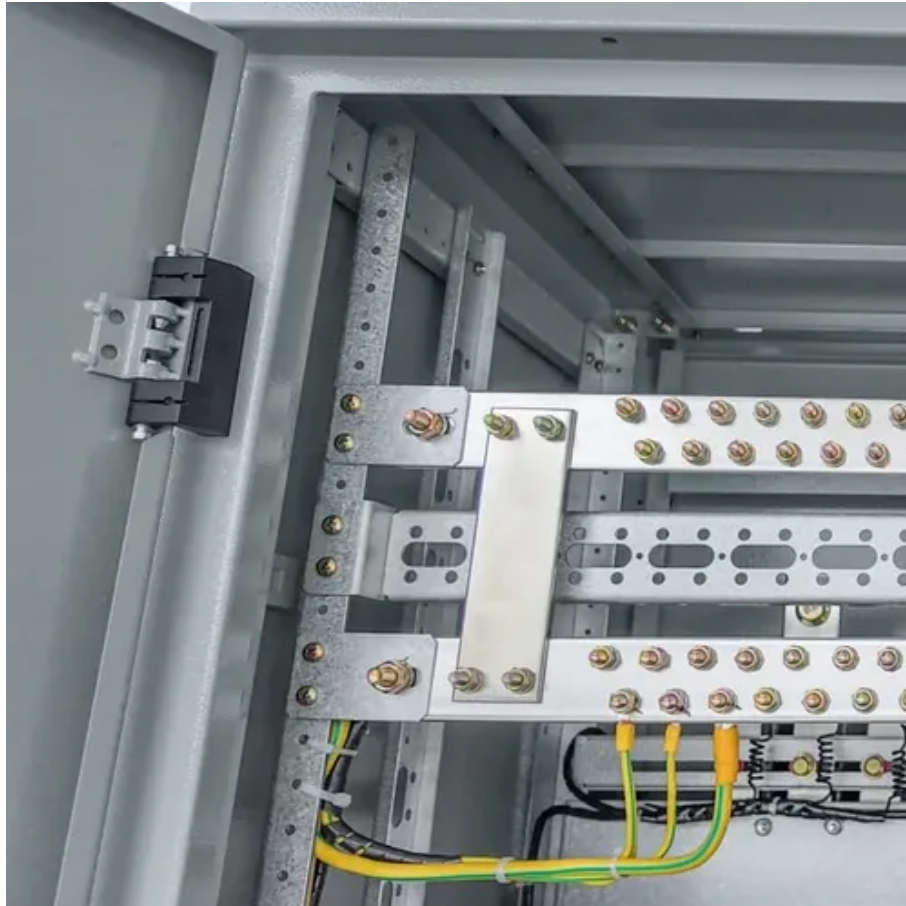

Communication outdoor base station equipment