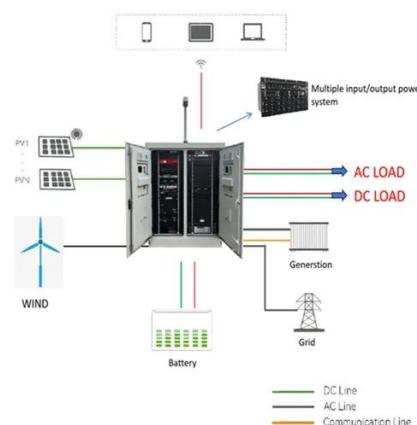

[Battery installation process for communication base station](#)

This article focuses on the engineering application of the battery in the power supply system of the communication base station, and focuses on the selection, installation and maintenance of the