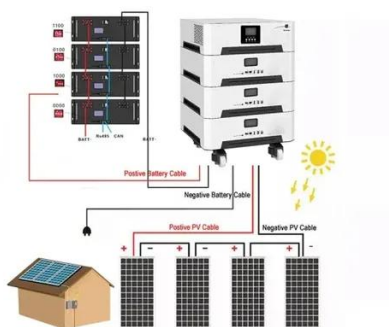

BATTERY ENERGY STORAGE SYSTEMS (BESS)

The compact power blocks allow the connection of power cables at input or output of BESS sub-systems control panels such as PCS, central and solar inverters. They combine high performance ratings (up ...

COLUMBIA OUTDOOR ENERGY STORAGE POWER SUPPLY BESS

It supports 2.5kWh battery expansion packs and can support up to 6 power packs, reaching 17.5kWh, to provide a stable power supply for various household appliances.