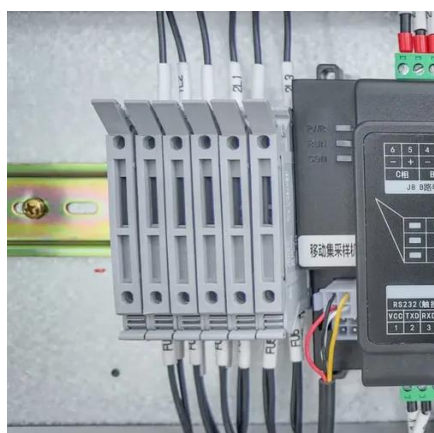

Technology Behind Smart Lockers