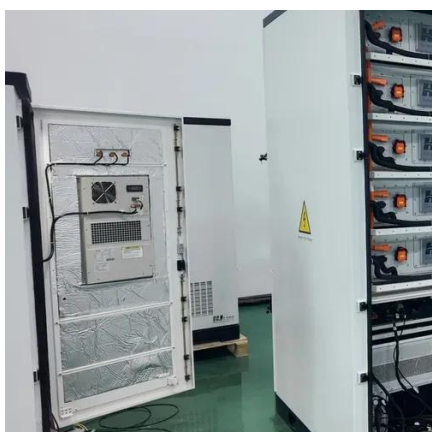

Cabinet solar bess enclosure system customization

Cabinet solar bess enclosure system customization

[100kw 125kw 225kwh Bess Cabinet Outdoor Air Cooled Energy ...](#)

100kw 125kw 225kwh Bess Cabinet Outdoor Air Cooled Energy Storage System for Industrial Solar Project, Find Details and Price about 1mwh Bess Battery Energy Storage Container ...

[All-in-One Energy Storage Cabinet & BESS Cabinets](#)

A BESS (Battery Energy Storage System) All-in-One Cabinet is an integrated solution designed to house and manage all components required for energy storage in a compact, modular enclosure.

BESS Cabinet

A BESS cabinet is an industrial enclosure that integrates battery energy storage and safety systems, and in many cases includes power conversion and control systems.

BESS (Battery Energy Storage Systems)

What is a BESS Cabinet? A BESS cabinet is a self-contained unit that houses battery modules, power conversion systems, and control electronics. It is designed to store electrical energy ...

[C& I BESS Cabinet Systems: Battery Storage Solutions](#)