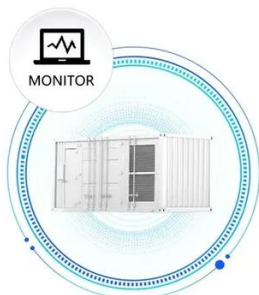

Bridge-grade Canadian communication power supply cabinet 25kW

Bridge-grade Canadian communication power supply cabinet 25kW

SUPPORT REAL-TIME ONLINE
MONITORING OF SYSTEM STATUS

Base Station Energy Cabinet

The Base Station Energy Cabinet is a fully enclosed, weather-resistant telecom energy cabinet designed to provide reliable power distribution and battery backup for outdoor communication networks.

Custom Power Supply Cabinets , Riteoptic