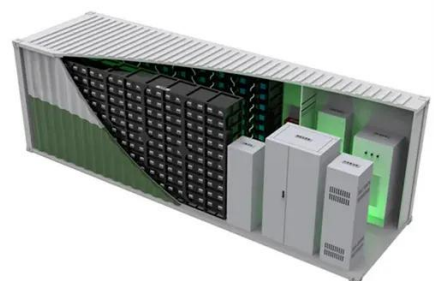

[Outdoor Power Cabinet , Power Cabinet , NPX06-H1](#)