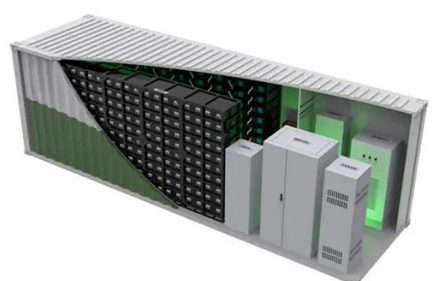

[Bi-directional AC/DC Solution for Energy Storage](#)