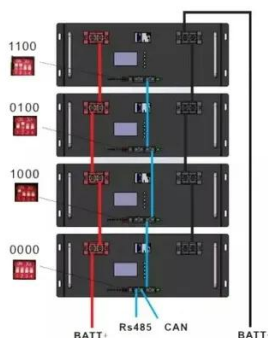

The C& I ESS Battery System is a standard solar energy storage system designed by BSLBATT with multiple capacity options of 200kWh / 215kWh / 225kWh / 245kWh to meet energy needs such as

...