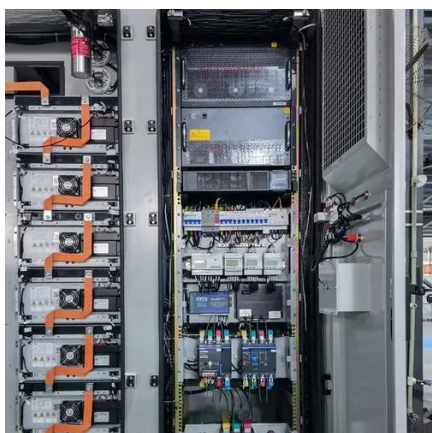

[Belize Communication Base Station Battery Price](#)