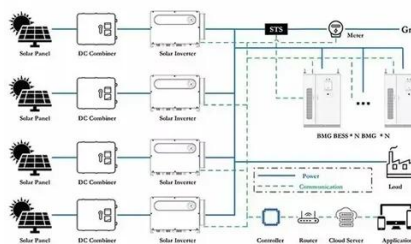

[Belize communication base station power module Price](#)

About Belize communication base station power module Price video introduction Our solar industry solutions encompass a wide range of applications from residential rooftop installations to large-scale ...