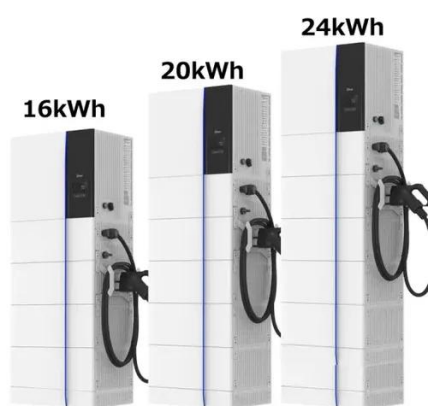

The power supply in Belize is generally stable, but occasional power outages may occur in remote areas, so it is recommended to carry a portable charger just in case.

Belize

What type of plugs and sockets are used in Belize? When you are going on a trip to Belize, be sure to pack the appropriate travel plug adapter that fits the local sockets. But what do ...

Belize Voltage and Electrical Socket Type Used

Knowing the voltage and electricity in Belize before leaving can ensure a much safer journey experience. Belize Electricity Limited (BEL), is the primary power supplier for Belize. ...

50KW modular power converter

Flexible Configuration

- Modular Design, Expanding as Required
- Small/Light, Wall Mounted
- Installed in Parallel for Expansion

Powerful Function

- Support PV+ESS
- Grid Support, Equipped with SVG Technology
- On-Grid and Off-Grid Operation

Reliable Protection

- Outdoor IP55 Design
- Sufficient Protection Functions Equipped