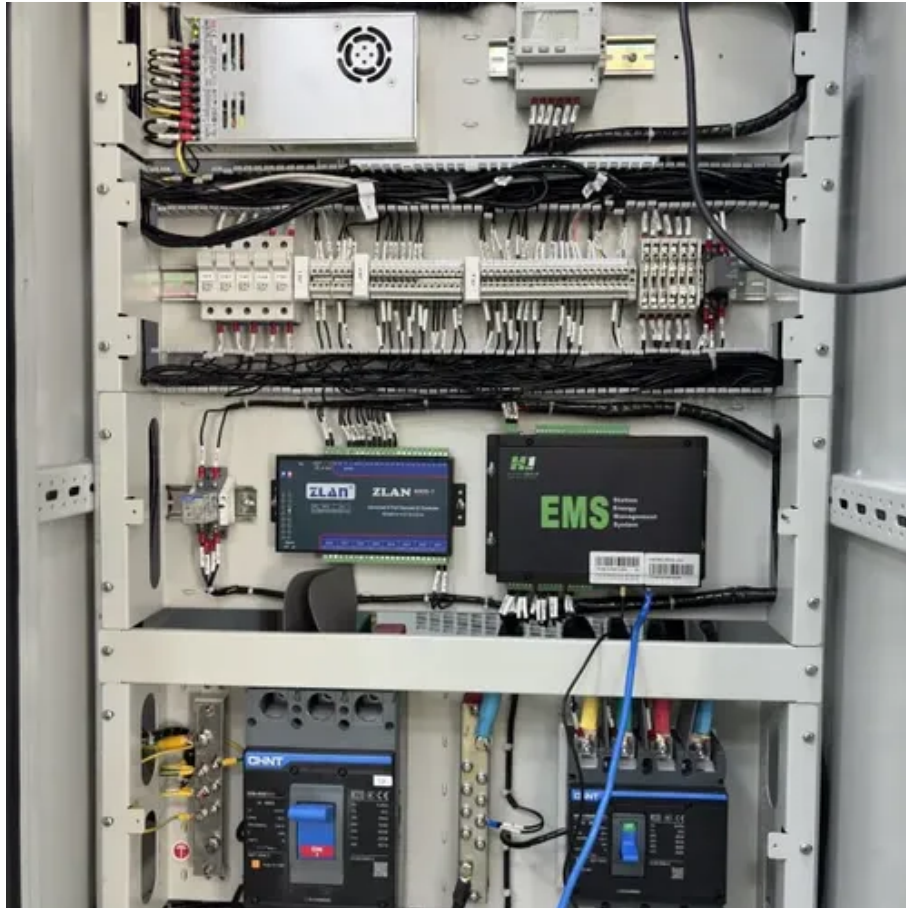

Battery recycling wellington