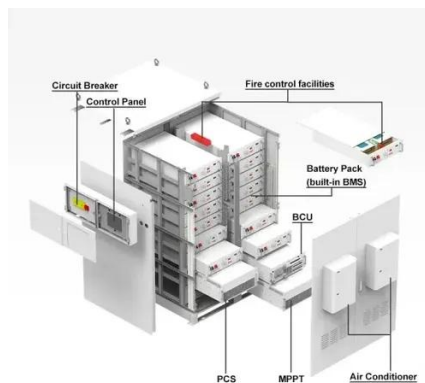

NEMA 4 , Battery Enclosures , Hardcraft

From Pole-Mount Solutions to Very Large Battery Farms, Hardcraft's State of the Art Battery Enclosures with Optional Climate and Hydrogen Control Features Lead the Industry for Design, Convenience, ...

Battery Cabinets & Enclosures

Exponential Power's Battery Cabinets & Enclosures provide durable, secure solutions for telecommunications and industrial applications. Designed to protect battery systems, these cabinets ...

NEMA 4 , Battery Enclosures , Hardcraft

From Pole-Mount Solutions to Very Large Battery Farms, Hardcraft's State of the Art Battery Enclosures with Optional Climate and Hydrogen Control Features Lead the Industry for ...

[Battery Cabinet](#), [Battery Storage Cabinet](#), [Battery Bank Rack](#)