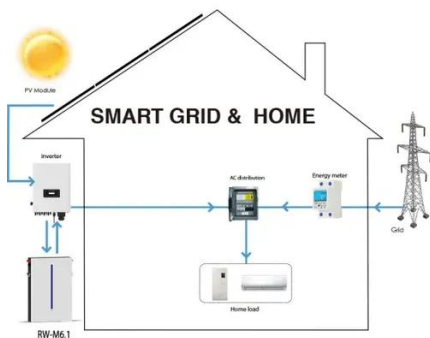

Low Battery warning , Volvo V40 Forums