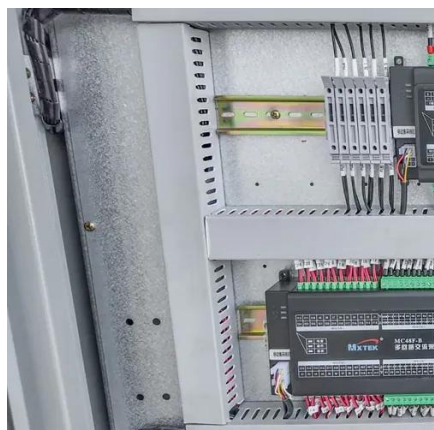

Main Battery Replacement

Since that battery also supplies power to the ECU memory when the car is switched off, as well as powering the stop/start system, don't ignore it. Like the main battery, Volvo recommend ...

[Weatherproof Battery Enclosures for Solar & 12v Batteries , Outdoor](#)

Explore durable outdoor 12v battery storage, pole-mounted battery boxes, and wall-mounted enclosures designed for solar batteries outside installation. Reliable, secure, and customizable solutions for any ...