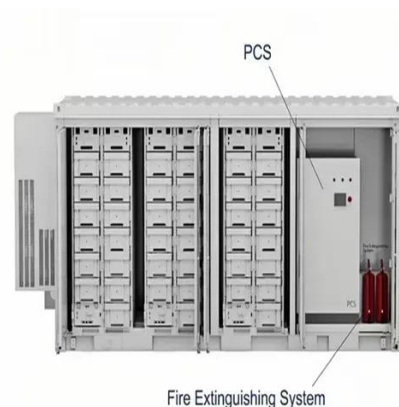

new energy battery

We manufacture a variety of new energy batteries and other energy storage equipment, we have professional technicians to provide you with installation and technical guidance.

Battery Enclosures & Cabinets

This product is perhaps more commonly called a "solar battery box" but is also referred to as a "pole mount battery box". Some battery boxes are large enough to be considered battery cabinets and are ...

BASSETERRE NEW ENERGY BATTERY CELL

We have extensive manufacturing experience covering services such as battery enclosures, grid energy storage systems, server cabinets and other sheet metal enclosure OEM services..

[BASSETERRE POWER STORAGE CABINET INSTALLATION](#)