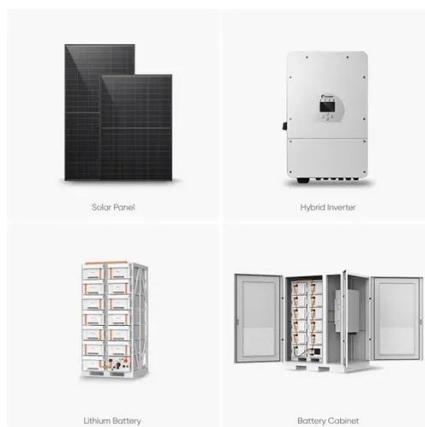

[Telecom Base Station PV Power Generation System Solution](#)

[MTS4L TETRA/LTE Base Station Specification Sheet](#)

C-SCCH - additional control channels on the main
The MTS4L can be installed as a TETRA only base station carrier, quadrupling existing capacity. station, but it can include the services for the ...