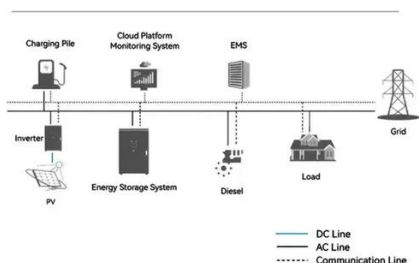

### **120KWH commercial energy storage ...**

120KWH commercial energy storage system This scheme is applicable to the distribution system composed of, energy storage, power ...

[Base station energy storage expert . EK Solar Energy](#)

EK Solar Energy provides professional base station energy storage solutions, combined with high-efficiency photovoltaic energy storage technology, to provide stable and reliable green energy ...

[Battery Energy Storage Systems \(BESS\) . Equans Belgium](#)

Battery parks In Belgium, the share of renewable electricity in the country's overall electricity production has risen steadily in recent years. To avoid the risk of blackouts, large-scale ...

**System Topology**