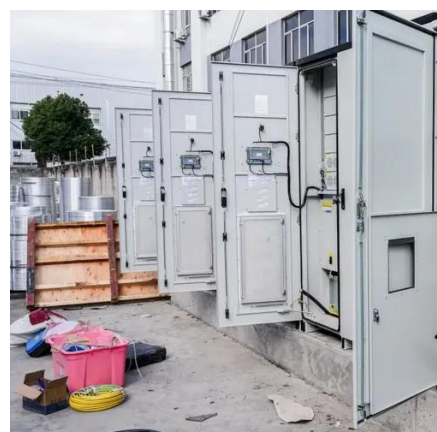

Bandar Seri Begawan base station IP55 outdoor cabinet 25kW

Outdoor Base Station Cabinet

The Outdoor Base Station Cabinet is a robust and weatherproof telecom cabinet engineered to house communication, power, and battery equipment in outdoor environments.

[IP55 Waterproof Floor-Standing Outdoor Network Cabinet for Base ...](#)

Its shielded cabinets have even passed the Class C shielding certification of the National Security Bureau. With a complete quality management system and strong technical reliability, the company ...

[Telecom 4G 5G Base Station IP55 Stainless Steel Outdoor Heat](#)

Supplier highlights: This supplier is both a manufacturer and trader, has cooperated with Fortune 500 companies and provides OEM services for well-known brands. Main sales countries include New ...

[China Outdoor Base Station Cabinet, Outdoor Base Station Cabinet](#)

Design engineers or buyers might want to check out various Outdoor Base Station Cabinet factory & manufacturers, who offer lots of related choices such as outdoor cabinet, ip55 outdoor cabinet and ...