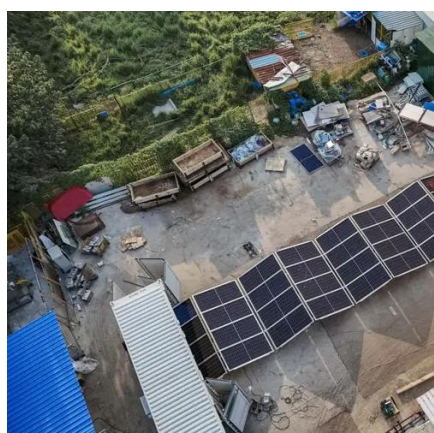

[All-in-One Energy Storage Cabinet & BESS Cabinets , Modular, ...](#)