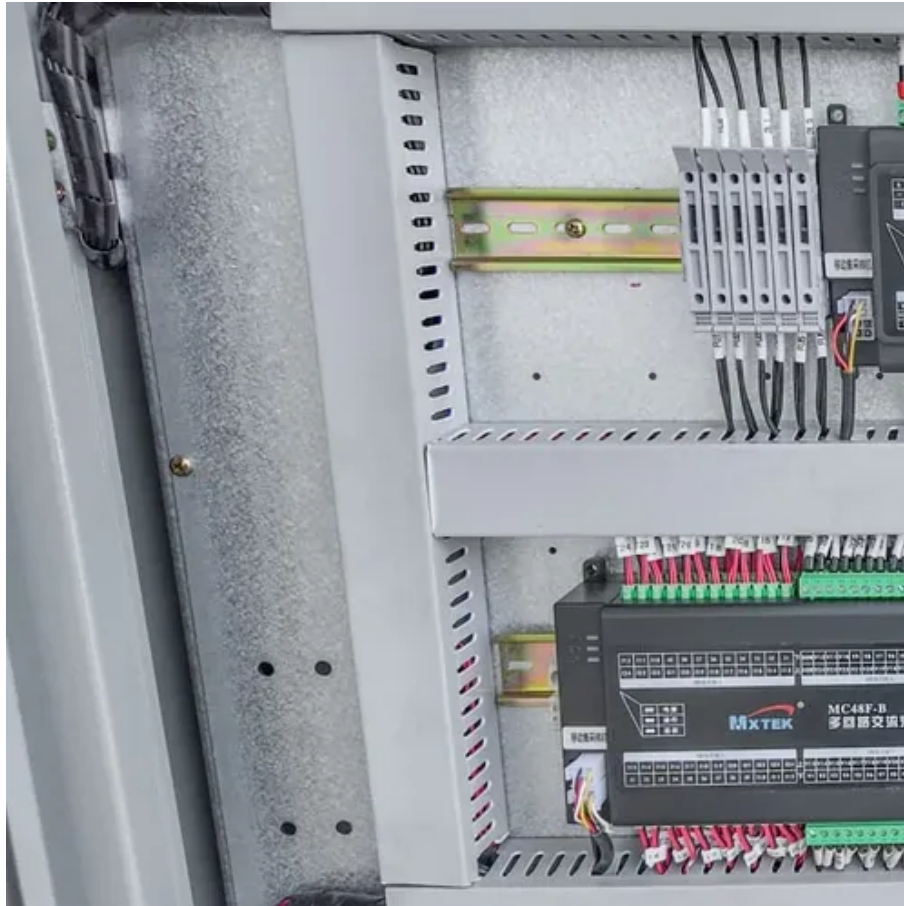

Back of Canadian Solar 450 photovoltaic panel

Overview

1-54TM-450H solar panel features 108 half-cut solar cells on a black back sheet with a robust 35mm black anodized aluminum frame. Built to withstand up to a 8100 Pa heavy snow load and a wind load up to 6000 Pa for exceptional durability. Exceptional Value Proposition: At \$0. 50 per watt, Canadian Solar 450W panels offer competitive pricing compared to tier-1 competitors while delivering superior efficiency and comprehensive warranty coverage, resulting in payback periods of 6-12 years depending on application. Bifacial. The Canadian Solar 450 watt TopCon all-black module is the best in terms of power output and long-term reliability at an attractive low price. Installed these panels across our hotels. The CS3W-450MS provides a maximum 450 watts and achieves up to 20. 4% efficiency under standard testing conditions. 71/w | 40mm Clear Frame | White Backsheet, BoW | Power Tolerance STC 0~+10 W | Efficiency Rating: 20. 4% | Cell Type: mono-crystalline | Cell Arrangement 144 [2 X (12 X 6)] | Junction Box: IP68 3 bypass diodes | PV Wire | Max. Everything you need to go solar, all in one kit. Get timely, human assistance from people with real-world experience.

Back of Canadian Solar 450 photovoltaic panel

[Canadian Solar 450w Mono Split Silver Frame White Backsheet 1500v](#)

The CS3W-450MS 1500V monofacial module from Canadian Solar is made of monocrystalline PERC half in a silver frame with white backsheet. The CS3W-450MS provides a maximum 450 watts and ...