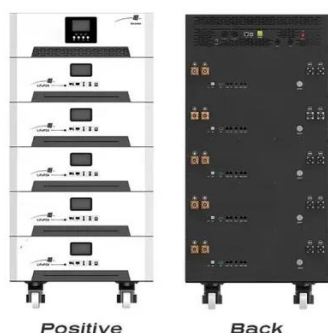

Each cell in these Canadian Solar panels is completely black, so the panel is uniformly black, which is very cool. I am pleased with the neat appearance and the secure installation by my installer.

Canadian Solar Inc. CS3W-450

All you need to know about the CS3W-450 solar panel including rating, cost, efficiency, and warranty terms.