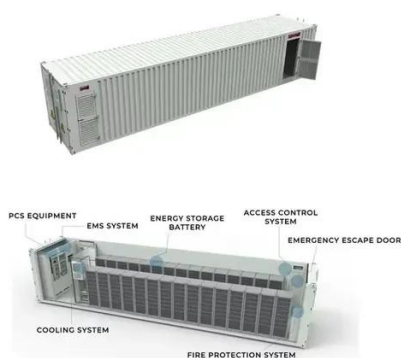

[450 watt Canadian Solar Mono All-Black Solar Panel](#)

The CS6.1-54TM-450H solar panel features 108 half-cut solar cells on a black back sheet with a robust 35mm black anodized aluminum frame. Built to withstand up to a 8100 Pa heavy snow load and a ...

[450W Canadian Solar Solar Panel, DAT Solar](#)

Canadian Solar is the world's leading designer and manufacturer of solar panels, with 18 years of experience and 13,000 employees globally. Canadian Solar has implemented many large-scale ...

↑ ESS

[Canadian Solar 450W Panels: Complete 2025 Buyer's Guide & Review](#)

Comprehensive guide to Canadian Solar 450W panels. Compare models, specifications, pricing, and performance. Expert analysis of HiKu6, TOPHiKu6, and BiHiKu series.

[Canadian Solar 450W Solar Panel 108 Cells Black CS6.1-54TM-450](#)